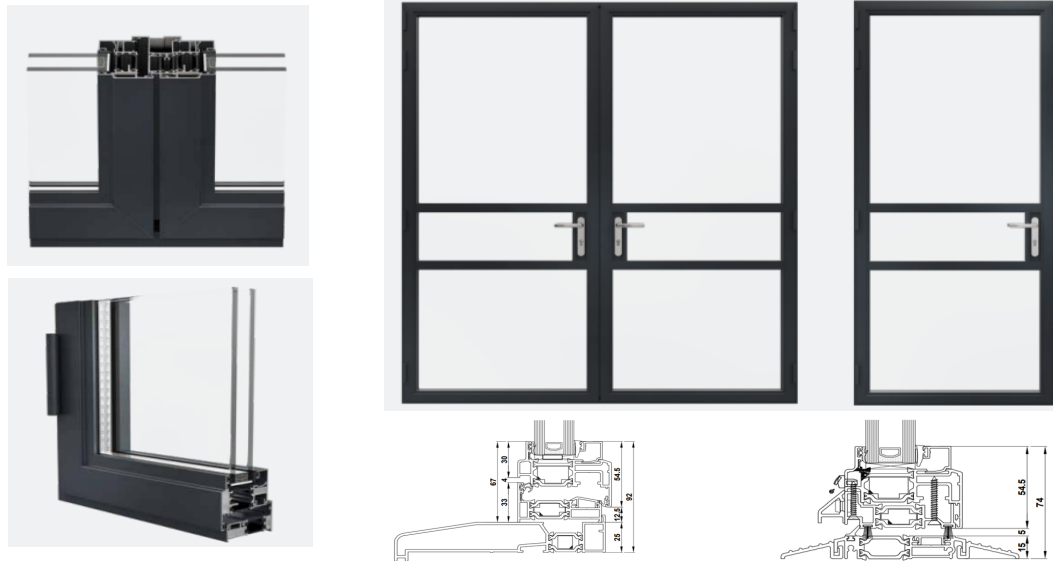

REAL HERITAGE 60 RESIDENTIAL/FRENCH DOORS

Residential/French Doors

Heritage 60

Range	Smarts Heritage 60 door
Finish	Polyester powder coating to BS6496 (Marine Grade +60 microns)
Appearance	Contemporary frame and beads. Transoms required as above to support handle fixing
Stock colours	White gloss, RAL 7016m, RAL 9005m and Ral 7016m on white
System glazing	Internally glazed
Thermal break	Polyamide thermally broken profile
Gaskets	Low line gasket for slimmer sightlines
DER	down to B rating on french doors using suitable 28mm double glazed unit
U Value	down to 1.5 W/m2k with double glazing
Locking system	2no hook bolts and a dead bolt by Smart
Security	PAS24 upgraded specification available
Cylinder	UAP 3 star cylinder
Hinges	Barrell hinges by Smart
Handles	Key locking handles by ERA
Frame Depth	60mm
Typical sightline	67mm
Max o/a height per sash	2100mm
Max o/a width per sash	900mm
Max Sash weight	60kg
Glazing sizes	28mm double glazed unit
Air Test (single door)	Class 4 600Pa
Water test (single door)	Class 3A 100Pa
Wind test (single door)	Class 3 1200Pa
Add ons	20mm and 42mm add on available
Cill sizes	85mm, 150mm, 190mm and 225mm
Threshold	Low level threshold options available (down to 15mm)
Astragal bar	25mm flat astragal bar
Service	
Delivery	on dedicated REAL vehicles