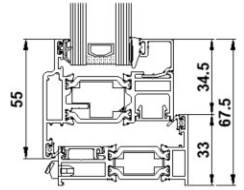

U value 1.5  1.6

Astragal Bar 25mm Flat bar

(Please draw layout below)

With a handle block you must have solid transoms in the door sash.

Standard threshold  Low threshold

Trickle Vent: White / Black / Grey / Silver / Grey on White

Trickle vent widths 2700mm2=300mm, 4000mm2=400mm and 5000mm2=600mm

Note: Low ali thresholds are not weather rated and therefore not recommended for exposed locations.

Location	Design (viewed outside, please show T/vents, midrail dimensions, master door, astragal bars)	Qty In/Out	Sizes (mm) Including Cills & Add-ons	Cill	Thresh	Glass Spec (Tgh, Obs, Lead)	Addons		Special Requirements
					T/V		20mm	42mm (42mm required with t/vents)	
		Qty:	W	None	Std		T		
					Low Ali		B		
		In	H	150	2700		L		
				190 / 225	4000		R		
		Qty:	W	None	Std		T		
					Low Ali		B		
		In	H	150	2700		L		
				190 / 225	4000		R		
		Qty:	W	None	Std		T		
					Low Ali		B		
		In	H	150	2700		L		
				190 / 225	4000		R		

Location	Design (viewed outside, please show T/vents, midrail dimensions, master door, astragal bars)	Qty In/Out	Sizes (mm) Including Cills & Add-ons		Cill	Thresh	Glass Spec (Tgh, Obs, Lead)	Addons		Special Requirements
						T/V		20mm	42mm (42mm required with t/vents)	
		Qty:	W		None	Std		T		
					85	Low Ali		B		
		In	H		150	2700		L		
		Out			190 / 225	4000		R		
						5000				
		Qty:	W		None	Std		T		
					85	Low Ali		B		
		In	H		150	2700		L		
		Out			190 / 225	4000		R		
						5000				
		Qty:	W		None	Std		T		
					85	Low Ali		B		
		In	H		150	2700		L		
		Out			190 / 225	4000		R		
						5000				
		Qty:	W		None	Std		T		
					85	Low Ali		B		
		In	H		150	2700		L		
		Out			190 / 225	4000		R		
						5000				
		Qty:	W		None	Std		T		
					85	Low Ali		B		
		In	H		150	2700		L		
		Out			190 / 225	4000		R		
						5000				
		Qty:	W		None	Std		T		
					85	Low Ali		B		
		In	H		150	2700		L		
		Out			190 / 225	4000		R		
						5000				
		Qty:	W		None	Std		T		
					85	Low Ali		B		
		In	H		150	2700		L		
		Out			190 / 225	4000		R		
						5000				