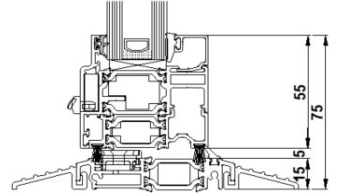

Print Name: _____

Order Ref: _____

Date: _____ E-mail confirmation: _____

Note: 28mm glazing only
: Entrance doors can be coupled to 60mm fixed frames using a 20mm flush coupler
: If a door is being coupled to a Heritage 47 window, please note this will be stepped where they are joined by a 25mm wide coupler
: Internally beaded only
: Standard outerframes can be face or concealed drainage, Open in is face drain only, low thresholds are face drain only

Please Circle Items Required

Please Circle/Tick Items Required

(Q) = Selection may need to be upgraded to meet Part Q

Part Q Compliant: Y / N

Colour: White (G) / Grey (7016M) / Black (9005M) /
Dual Grey Ext (M) & White Int (G)

Handle Colour: White / Gold / Chrome / Black
Satin Silver / Grey / Graphite / Antique Black

Art Deco handle: Black / White / Brass / Satin Nickel

Hinge Colour: Grey / Black / White

Cylinder: STD 3* Security Key-Key / 3* Security Thumb Turn

Drainage: Face / Concealed

Fixed side frame profile width if applicable: 47mm / 60mm

Glass Supply: YES / Unglazed

Flat Panel Supply: YES / Unglazed

Tick which is required:

Door Set Energy Rating: B ☐ C ☐
(B only available on french doors)

U value 1.5 ☐ 1.6 ☐

Astragal Bar 25mm Flat bar ☐

(Please draw layout below)

With a handle block you must have solid transoms in the door sash.

Standard threshold ☐ Low threshold ☐

Trickle Vent: White / Black / Grey / Silver / Grey on White

Trickle vent widths 2700mm2=300mm, 4000mm2=400mm and 5000mm2=600mm

Note: Low ali thresholds are not weather rated and therefore not recommended for exposed locations.

Location	Design (viewed outside, please show T/vents, midrail dimensions, master door, astragal bars)	Qty In/Out	Sizes (mm) Including Cills & Add-ons	Cill	Thresh	Glass Spec (Tgh, Obs, Lead)	Addons		Special Requirements
					T/V		20mm	42mm (42mm required with t/vents)	
		Qty:	W	None	Std		T		
					Low Ali		B		
		In	H	150	2700		L		
				190 / 225	4000		R		
		Qty:	W	None	Std		T		
					Low Ali		B		
		In	H	150	2700		L		
				190 / 225	4000		R		
		Qty:	W	None	Std		T		
					Low Ali		B		
		In	H	150	2700		L		
				190 / 225	4000		R